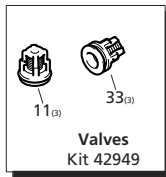

**Repair Kits**

Pos	Code	Description	Qty	Pos	Code	Description	Qty	Pos	Code	Description	Qty	
1	800220	Screw	221.3 (in/lbs)	3	38	3800170	Bushing	3	73	1681420	O-Ring $\varnothing$ 8x1	1
2	3080020	Head		1	39	3800150	Gasket	3	74	3809201	Head assembly	1
3	2840840	Plug	35.4 (in/lbs)	1	40	3800111	Ring	3	75	3400650	Plug	1
4	480650	Washer		1	41	3800010	Pump body	1	76	3800310	Screw M 4x4	1
5	2840441	Seat		1	42	3800090	Spring	3				
6	2840450	Spring		1	43	3800080	Piston $\varnothing$ 14	3				
7	1060100	Ball		1	44	3800400	Wobble plate	3				
8	600180	O-Ring $\varnothing$ 7.66x1.78		1	45	2360320	Ring $\varnothing$ e 14	3				
9	2840830	Screw	88.5 (in/lbs)	1	46	1982760	Fifth wheel	1				
10	2841530	Plug	221.3 (in/lbs)	3	47	1982770	Fifth wheel	1				
11	2849050	Complete valve		3	48	1982780	Fifth wheel	1				
12	1470210	O-Ring $\varnothing$ 9x1		1	49	3800050	Wobble plate	○ 1				
13	2841080	Seat		1	50	3800030	Wobble plate	□ 1				
14	3800230	Piston	26.6 (in/lbs)	1	51	3800430	Bearing	1				
15	820510	O-Ring $\varnothing$ 10.82x1.78		1	52	161050	Ring $\varnothing$ i 72	1				
16	3800210	Piston guide	132.8 (in/lbs)	1	53	2841050	Ring	1				
17	3800200	Nut		1	54	1460431	O-Ring $\varnothing$ 4x2.5	1				
18	3800240	Screw M 3x4		1	55	3700210	Spring	1				
19	2760210	Ring		1	56	3700220	Valve	1				
20	660190	O-Ring $\varnothing$ 6.07x1.78		1	57	800560	O-Ring $\varnothing$ 8.73x1.78	2				
21	3800220	Piston		1	58	3800280	Injector	1				
22	1980220	Wobble plate		1	59	2840890	O-Ring $\varnothing$ 14x2	2				
23	2760410	Spring		1	60	2841120	Fitting	221.3 (in/lbs)	1			
24	3800190	Screw		1	61	2841230	Fitting	221.3 (in/lbs)	1			
25	3800180	Knob		1	62	1266330	Filter		1			
26	3800250	Screw M 4x8	26.6 (in/lbs)	1	63	2841220	Fitting 3/4" NH		1			
27	1560520	Spring		1	64	2761380	Valve	141.6 (in/lbs)	1			
28	1250280	Ball		1	65	740290	O-Ring $\varnothing$ 14x1.78		1			
29	480480	O-Ring $\varnothing$ 4.48x1.78		1	66	3800390	Spacer	79.7 (in/lbs)	1			
30	2760610	Fitting	35.4 (in/lbs)	1	67	740290	O-Ring $\varnothing$ 14x1.78		1			
31	480560	O-Ring $\varnothing$ 6.75x1.78		1	68	3800270	Cover		1			
32	2320180	Hose tail $\varnothing$ 7		1	69	3800260	Plug	79.7 (in/lbs)	1			
33	2849050	Complete valve		3	70	2260100	O-Ring $\varnothing$ 6.02x2.62		1			
34	3800350	Gasket $\varnothing$ 14		3	71	740290	O-Ring $\varnothing$ 14x1.78		1			
35	3800130	Piston guide $\varnothing$ 14		3	72	2741520	O-Ring $\varnothing$ 13.5x1.8		3			
36	770590	O-Ring $\varnothing$ 21.95x1.78		3								
37	3800160	Ring		3								