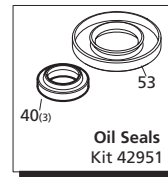

Pos	Code	Description	Qty	Pos	Code	Description	Qty	Pos	Code	Description	Qty	
1	800220	Screw	221.3 (in/lbs)	3	38	3800170	Bushing	3	73	1681420	O-Ring $\varnothing$ 8x1	1
2	3080020	Head		1	39	3800150	Gasket	3	74	3809201	Head assembly	1
3	2840840	Plug	35.4 (in/lbs)	1	40	3800111	Ring	3	75	3400650	Plug	1
4	480650	Washer		1	41	3800010	Pump body	1	76	3800310	Screw M 4x4	1
5	2840441	Seat		1	42	3800090	Spring	3				
6	2840450	Spring		1	43	3800080	Piston $\varnothing$ 14	3				
7	1060100	Ball		1	44	3800400	Wobble plate	3				
8	600180	O-Ring $\varnothing$ 7.66x1.78		1	45	2360320	Ring $\varnothing$ e 14	3				
9	2840830	Screw	88.5 (in/lbs)	1	46	1982760	Fifth wheel	1				
10	2841530	Plug	221.3 (in/lbs)	3	47	1982770	Fifth wheel	1				
11	2849050	Complete valve		3	48	1982780	Fifth wheel	1				
12	1470210	O-Ring $\varnothing$ 9x1		1	49	3800050	Wobble plate	○ 1				
13	2841080	Seat		1	50	3800030	Wobble plate	□ 1				
14	3800230	Piston	26.6 (in/lbs)	1	51	3800430	Bearing	1				
15	820510	O-Ring $\varnothing$ 10.82x1.78		1	52	161050	Ring $\varnothing$ i 72	1				
16	3800210	Piston guide	132.8 (in/lbs)	1	53	2841050	Ring	1				
17	3800200	Nut		1	54	1460431	O-Ring $\varnothing$ 4x2.5	1				
18	3800240	Screw M 3x4		1	55	3700210	Spring	1				
19	2760210	Ring		1	56	3700220	Valve	1				
20	660190	O-Ring $\varnothing$ 6.07x1.78		1	57	800560	O-Ring $\varnothing$ 8.73x1.78	2				
21	3800220	Piston		1	58	3800280	Injector	1				
22	1980220	Wobble plate		1	59	2840890	O-Ring $\varnothing$ 14x2	2				
23	2760410	Spring		1	60	2841120	Fitting	221.3 (in/lbs)	1			
24	3800190	Screw		1	61	2841230	Fitting	221.3 (in/lbs)	1			
25	3800180	Knob		1	62	1266330	Filter		1			
26	3800250	Screw M 4x8	26.6 (in/lbs)	1	63	2841220	Fitting 3/4" NH		1			
27	1560520	Spring		1	64	2761380	Valve	141.6 (in/lbs)	1			
28	1250280	Ball		1	65	740290	O-Ring $\varnothing$ 14x1.78		1			
29	480480	O-Ring $\varnothing$ 4.48x1.78		1	66	3800390	Spacer	79.7 (in/lbs)	1			
30	2760610	Fitting	35.4 (in/lbs)	1	67	740290	O-Ring $\varnothing$ 14x1.78		1			
31	480560	O-Ring $\varnothing$ 6.75x1.78		1	68	3800270	Cover		1			
32	2320180	Hose tail $\varnothing$ 7		1	69	3800260	Plug	79.7 (in/lbs)	1			
33	2849050	Complete valve		3	70	2260100	O-Ring $\varnothing$ 6.02x2.62		1			
34	3800350	Gasket $\varnothing$ 14		3	71	740290	O-Ring $\varnothing$ 14x1.78		1			
35	3800130	Piston guide $\varnothing$ 14		3	72	2741520	O-Ring $\varnothing$ 13.5x1.8		3			
36	770590	O-Ring $\varnothing$ 21.95x1.78		3								
37	3800160	Ring		3								

Pos	Code	Description	Qty
73	1681420	O-Ring $\varnothing$ 8x1	1
74	3809201	Head assembly	1
75	3400650	Plug	1
76	3800310	Screw M 4x4	1
	AR64545	Oil	1
		OIL CAPACITY - 3.35 OZ	

Legend

For ○ RXV3G30   For □ RXV3.5G30