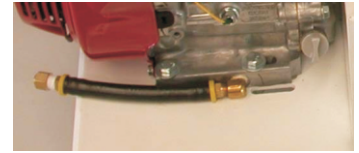

Oil Drain Kit

Takes the Work Out of Oil Changes for Most Pumps & Engines

Part # 99333
$19.99 Installed